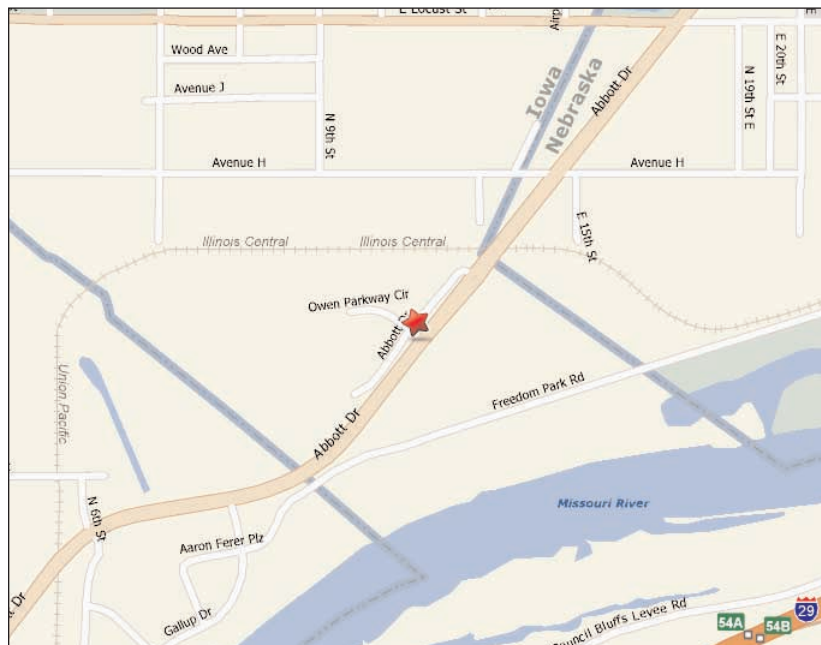

EXECUTIVE TRAVEL

A WorldTravel Affiliate

is pleased to provide its customers with our exclusive Omaha Airport

Park N' Fly Program

Stay one night at Country Inn & Suites for the discount rate of $109 per night at Omaha's Eppley Airport and receive free parking for your trip.

If you are flying from the Omaha airport simply call Executive Travel at 435-8888 (800-737-0582) and make a hotel reservation for the night prior to your departure at the low rate of $109 a night. Executive Travel customers will receive free parking for your trip as well as free van service to and from the airport and the deep discount hotel rate of $109 per night.

Country Inn & Suites

2210 Abbott Drive
Carter Lake, IA 51510

The map contained on this webpage was developed from information furnished by an independently owned and operated Country Inn & Suites franchisee and other unrelated sources using software developed by Mapquest.com, Inc. Country Inn & Suites makes no representation or warranty regarding the accuracy or completeness of such information.

Location:

2210 Abbott Dr, Carter Lake IA 51510

Driving Directions:

- I-80 to I-29
- I-80 to I-29 North to I-480 West; take the exit for Dodge Street; turn on Abbott Drive to Country Inn & Suites