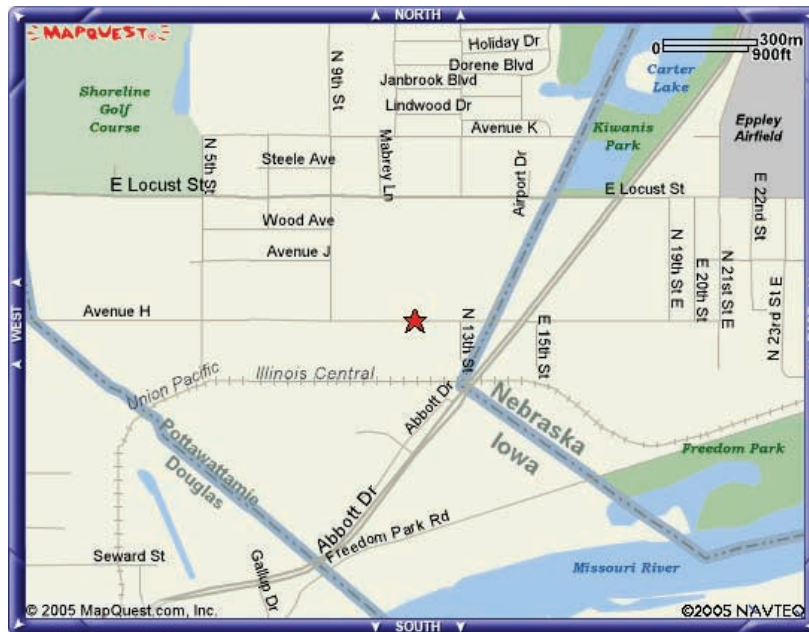

EXECUTIVE TRAVEL

A WorldTravel Affiliate

is pleased to provide its customers with our exclusive Omaha Airport

Park N' Fly Program

Stay one night at La Quinta Inn & Suites for the discount rate of $79 per night at Omaha's Eppley Airport and receive free parking for your trip.

If you are flying from the Omaha airport simply call Executive Travel at 435-8888 (800-737-0582) and make a hotel reservation for the night prior to your departure at the low rate of $79 a night. Executive Travel customers will receive free parking for your trip as well as free van service to and from the airport and the deep discount hotel rate of $79 per night.

La Quinta Inn & Suites

1201 Avenue H • Abott Drive and Avenue H
Carter Lake, IA 51510

The map contained on this webpage was developed from information furnished by an independently owned and operated La Quinta Inn & Suites franchisee and other unrelated sources using software developed by Mapquest.com, Inc. La Quinta Inn & Suites makes no representation or warranty regarding the accuracy or completeness of such information.

Location:

1201 Avenue H, Abott Drive and Avenue H, Carter Lake IA 51510 US

Driving Directions:

- I-80 to I-29
- I-80 to I-29 North to I-480 West; take the exit for Dodge Street; turn on Abbott Drive to Avenue H.