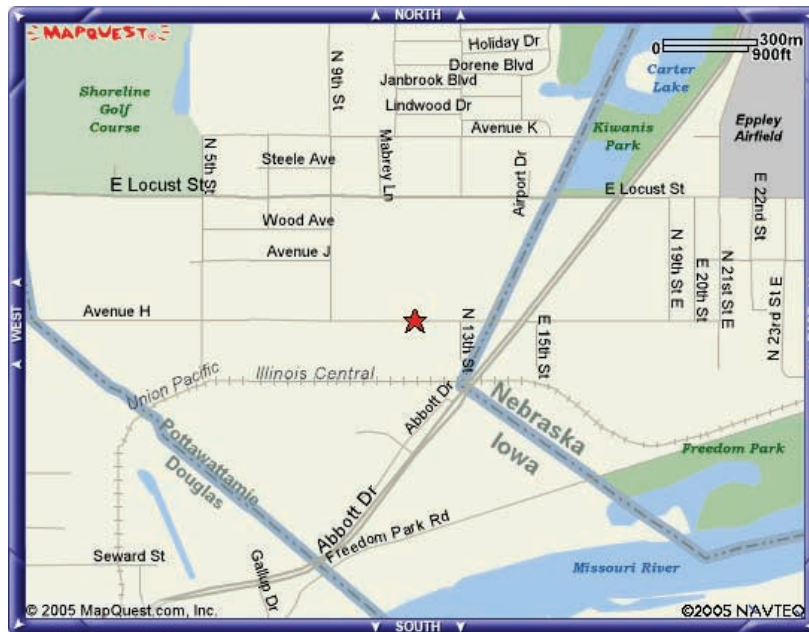

La Quinta Inn & Suites

1201 Avenue H • Abott Drive and Avenue H
Carter Lake, IA 51510

The map contained on this webpage was developed from information furnished by an independently owned and operated La Quinta Inn & Suites franchisee and other unrelated sources using software developed by Mapquest.com, Inc. La Quinta Inn & Suites makes no representation or warranty regarding the accuracy or completeness of such information.

Location:

1201 Avenue H, Abott Drive and Avenue H, Carter Lake IA 51510 US

Driving Directions:

- I-80 to I-29
- I-80 to I-29 North to I-480 West; take the exit for Dodge Street; turn on Abbott Drive to Avenue H.

Country Inn & Suites

2210 Abbott Drive
Carter Lake, IA 51510

The map contained on this webpage was developed from information furnished by an independently owned and operated Country Inn & Suites franchisee and other unrelated sources using software developed by Mapquest.com, Inc. Country Inn & Suites makes no representation or warranty regarding the accuracy or completeness of such information.

Location:

2210 Abbott Dr, Carter Lake IA 51510

Driving Directions:

- I-80 to I-29
- I-80 to I-29 North to I-480 West; take the exit for Dodge Street; turn on Abbott Drive to Country Inn & Suites